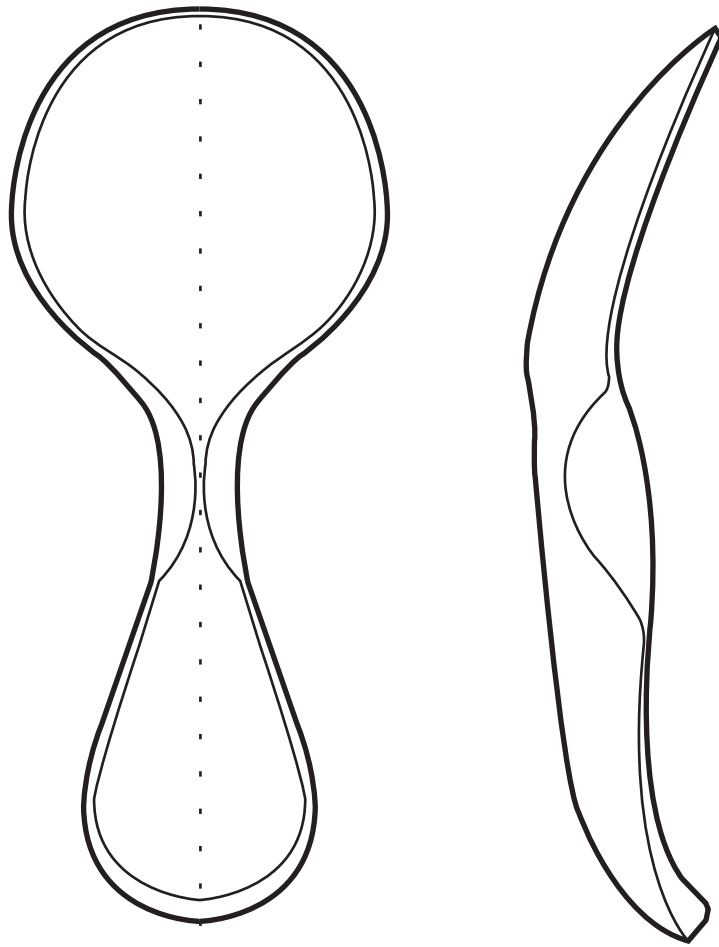

*Spoon Club*

*Stocky Dolphin Spoon*

*Length: 120mm*

*Max Bowl Width: 50mm*

*Print at 100%*